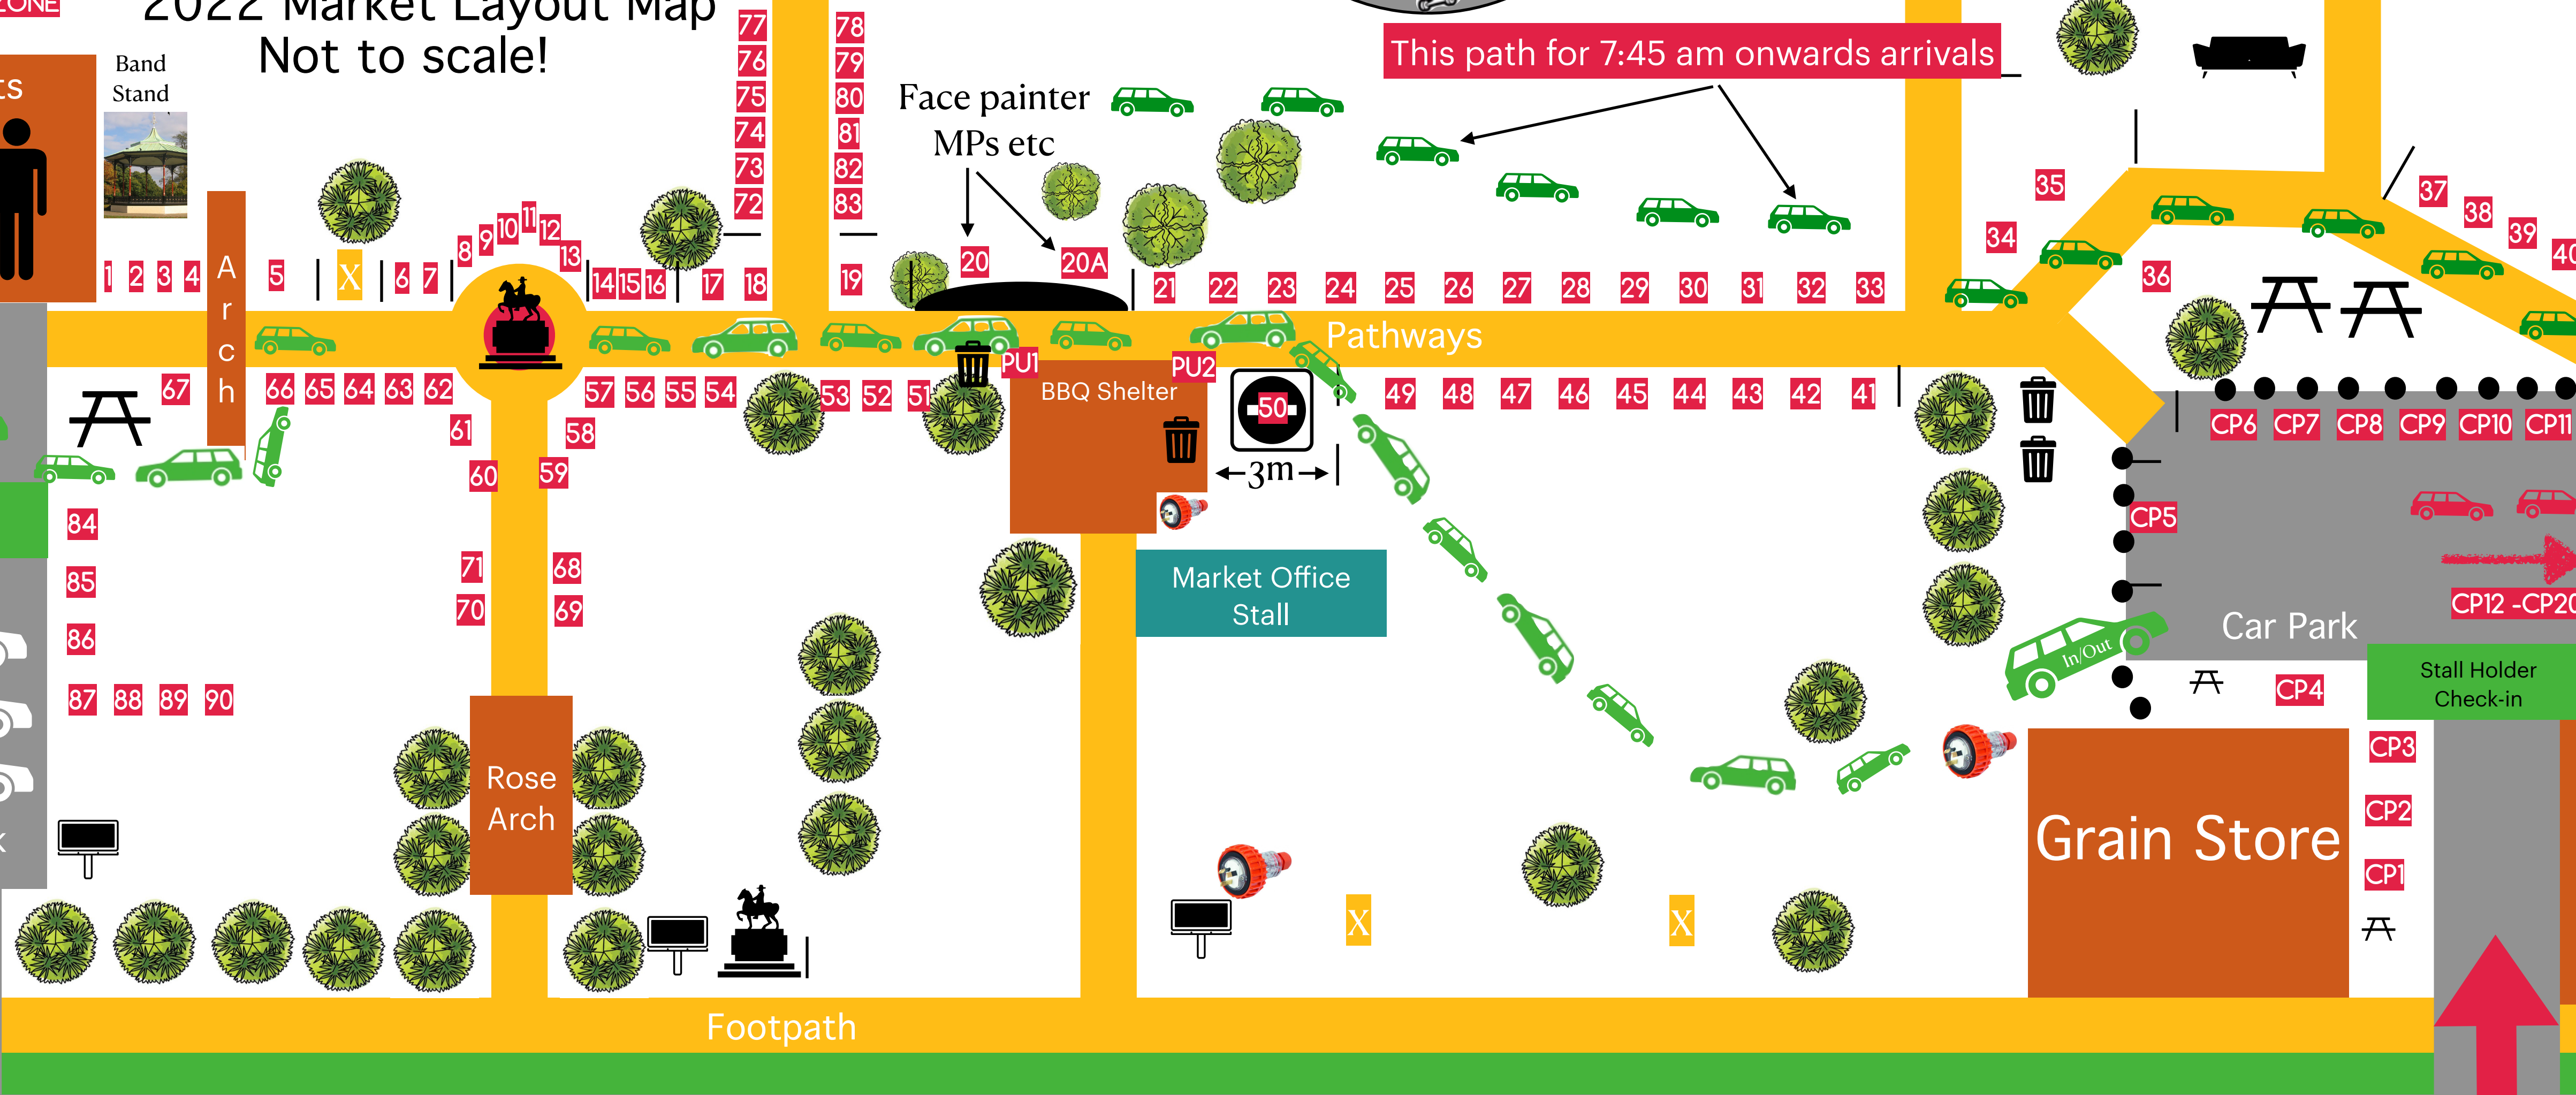

- Monument
- Sign
- Table
- Seat
- No stall here
- 240V outlet

This map valid from SEPTEMBER 2022 onwards

2022 Market Layout Map
Not to scale!

NO DRIVE ZONE

Stall Holder Check-in

Car Park

Car Park Entrance

This path for 7:45 am onwards arrivals

Strzelecki Highway/Ridgway

Market Main Entrance